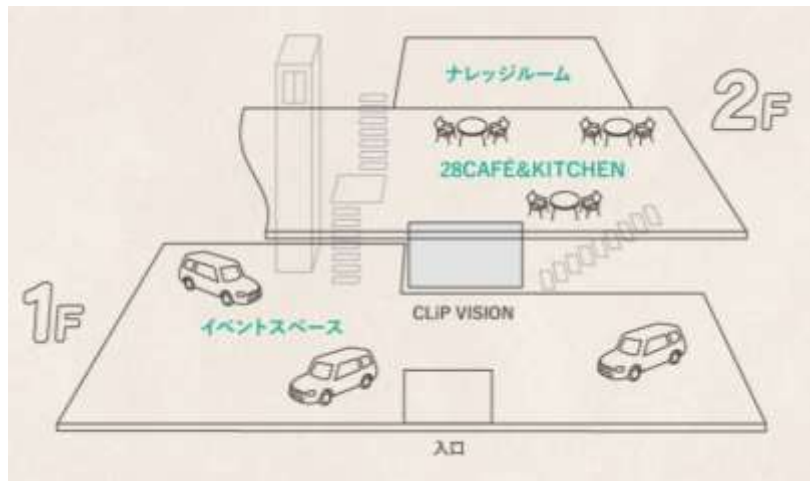

slide

CLiP HIROSHIMA

- I . What's CLiP HIROSHIMA
- II . Facility Information
- III . Restaurant:28 Café& Kitchen

slide

II. Facility Information

Business Hour: 10:00-20:00
(Closed on Tuesday)

Floor Guide:
2F The Knowledge Room
28 Café & Kitchen